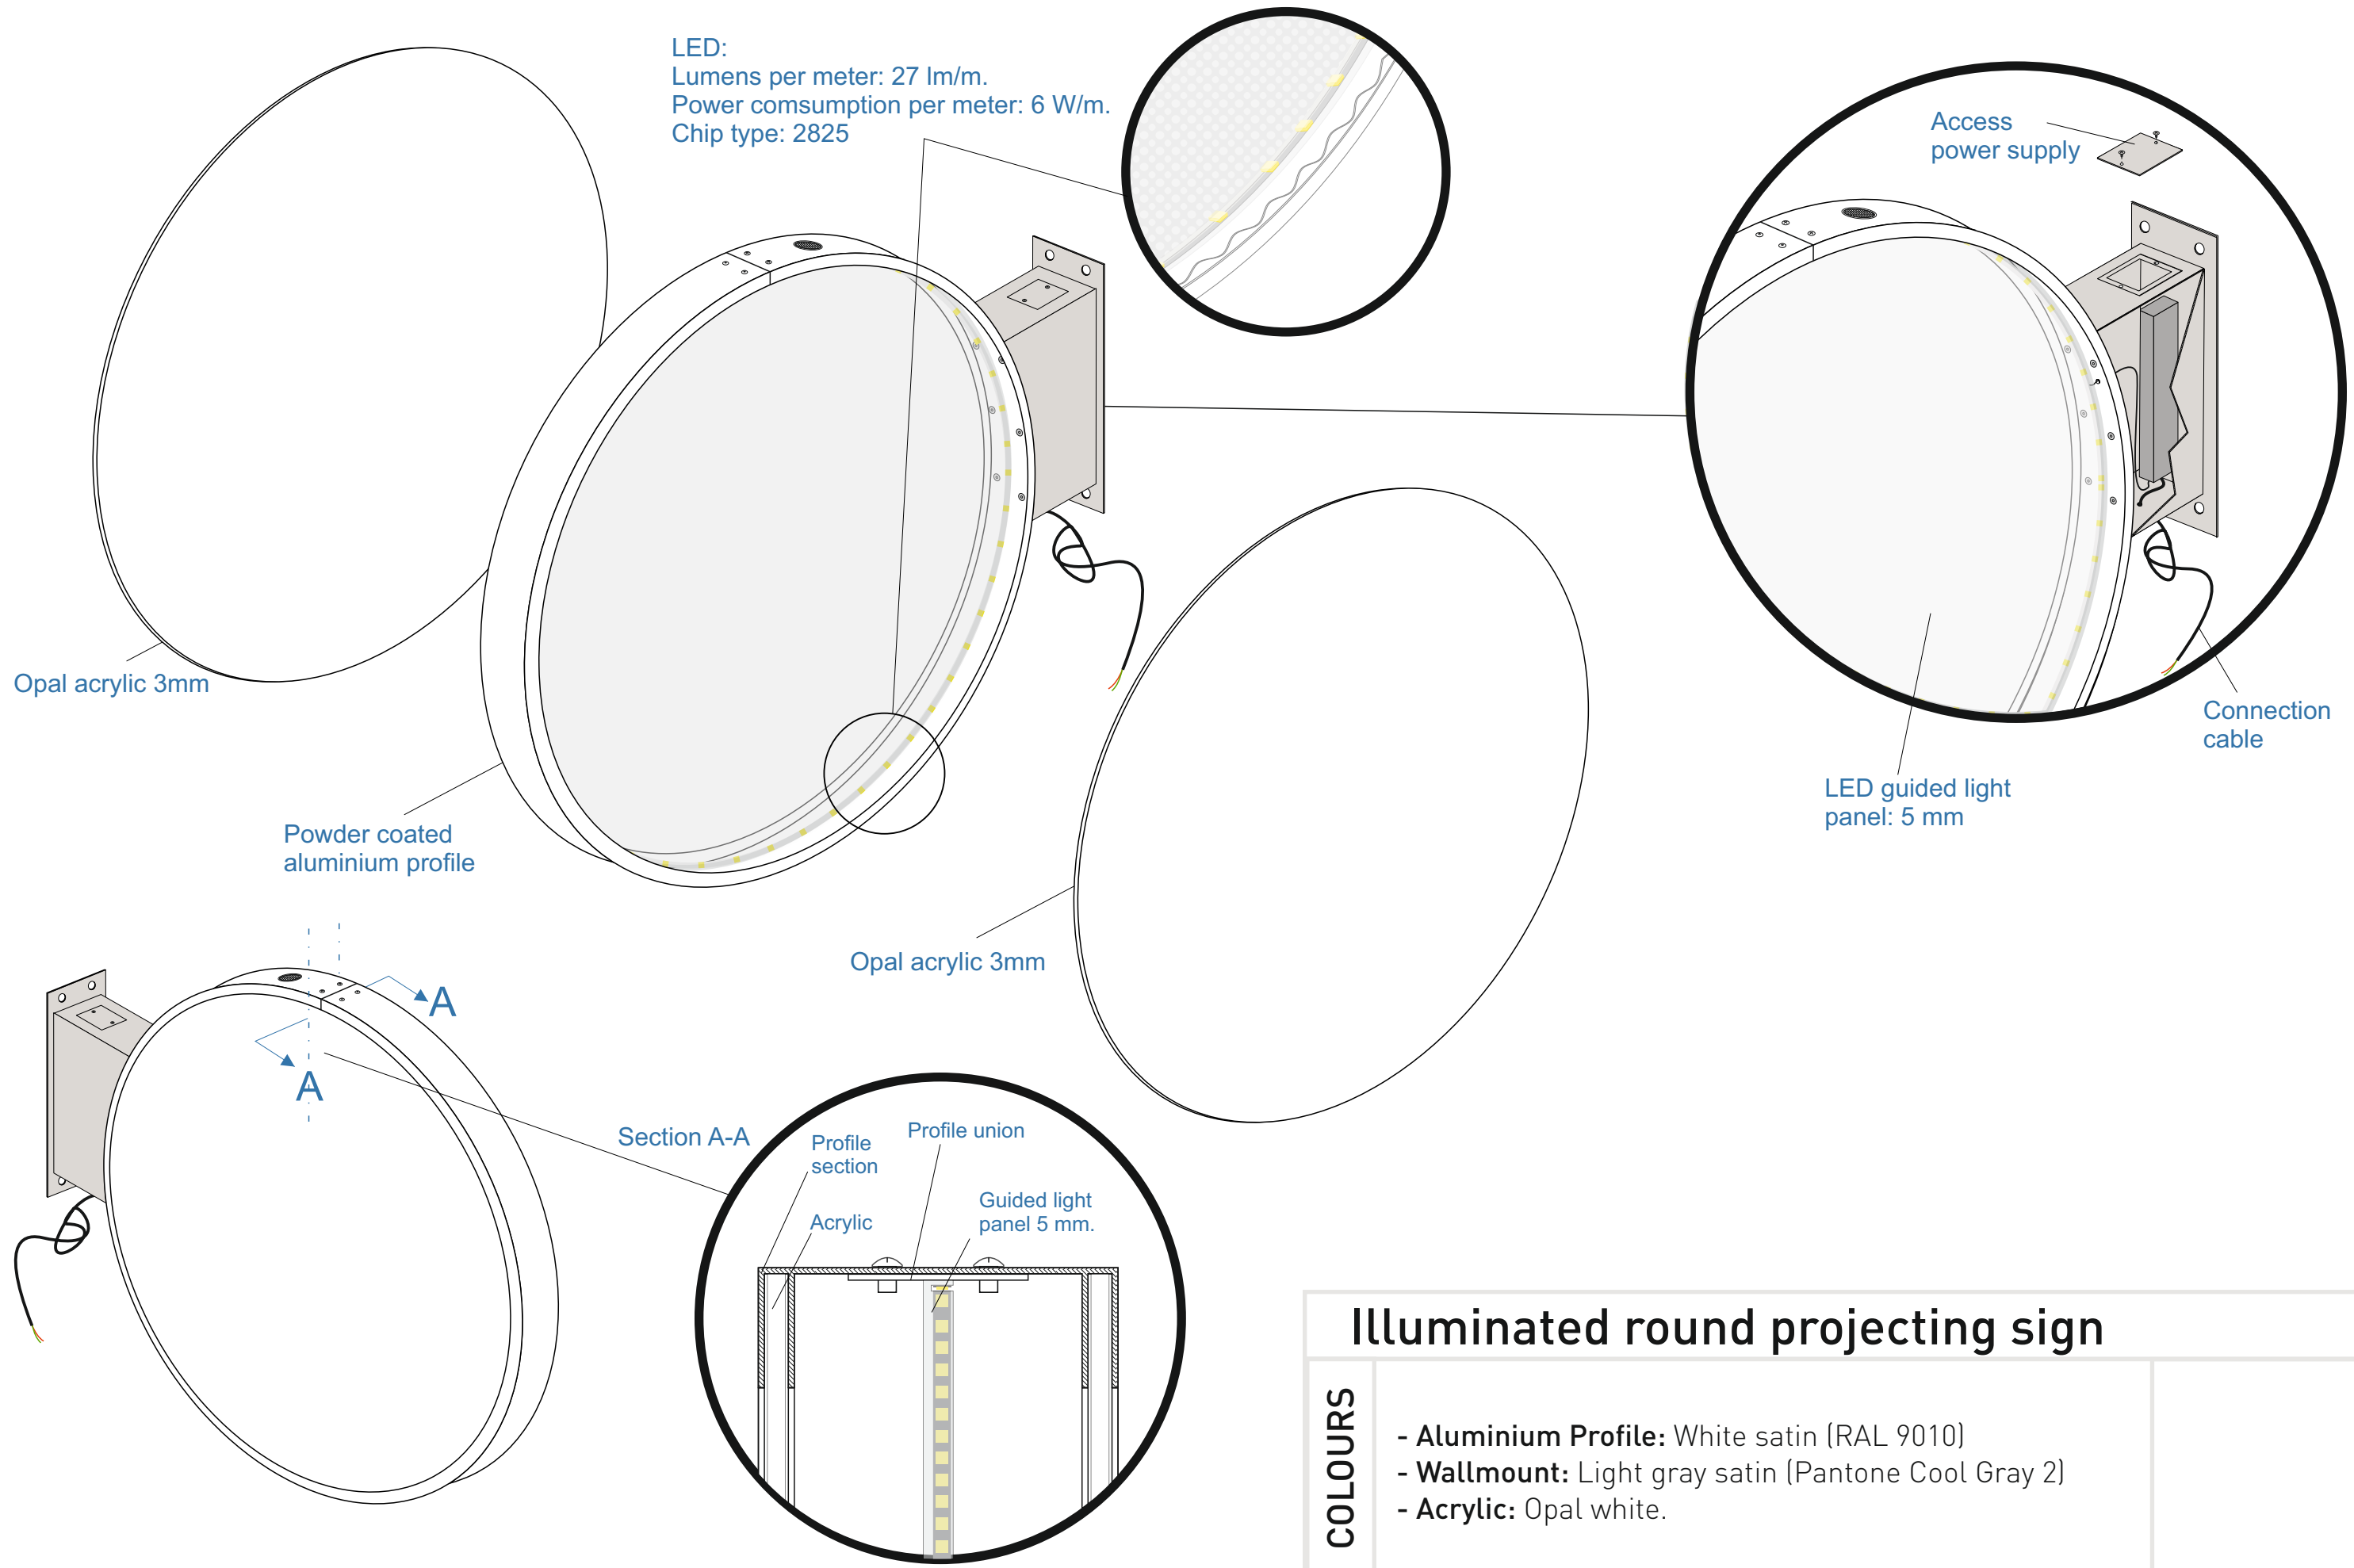

Illuminated round projecting sign

COLOURS

- **Aluminium Profile:** White satin (RAL 9010)
- **Wallmount:** Light gray satin (Pantone Cool Gray 2)
- **Acrylic:** Opal white.

Illuminated round projecting sign

COLOURS

- Aluminium Profile: White satin (RAL 9010)
- Wallmount: Light gray satin (Pantone Cool Gray 2)
- Acrylic: Opal white.